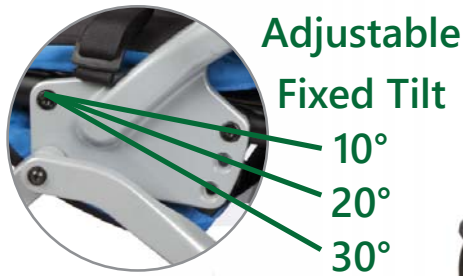

3 Sizes Available

facebook.com/LeggeroUSA

REACH™

Size Options	Max Seat Width
REACH™ 12	12 in / 30 cm
REACH™ 14	14 in / 35 cm
REACH™ 16	16 in / 40 cm

Specifications & Adjustment Range

	REACH™ 12	REACH™ 14	REACH™ 16
Weight Limit	80 lbs / 36 kg	110 lbs / 50 kg	150 lbs / 68 kg
Seat Width	8-12 in / 20-30 cm	10-14 in / 25-35 cm	12-16 in / 30-40 cm
Seat Depth	8-13 in / 20-33 cm	11-16 in / 28-40 cm	13-18 in / 33-46 cm
Back Height	11-18 in / 28-46 cm	13-21 in / 33-53 cm	16-24 in / 40-61 cm
Seat to Footplate	8-13 in / 20-33 cm	11-16 in / 28-40 cm	13-18 in / 33-46 cm
Adjustable Fixed Tilt Positions	10°, 20°, or 30°	10°, 20°, or 30°	10°, 20°, or 30°
Seat to Back Angle Range with 10° Fixed Tilt	85°, 90°, 95°, 100°, 105°, 110°, 115°	85°, 90°, 95°, 100°, 105°, 110°, 115°	85°, 90°, 95°, 100°, 105°, 110°, 115°
Seat to Back Angle Range with 20° Fixed Tilt	85°, 90°, 95°, 100°, 105°	85°, 90°, 95°, 100°, 105°	85°, 90°, 95°, 100°, 105°
Seat to Back Angle Range with 30° Fixed Tilt	85°, 90°, 95°	85°, 90°, 95°	85°, 90°, 95°
Weight of Chair	27 lbs / 12 kg	29 lbs / 13 kg	31 lbs / 14 kg
Maximum Safe Slope	5°	5°	5°
Rear Wheel Diameter	12 in / 30 cm	12 in / 30 cm	12 in / 30 cm
Front Caster Diameter	7 in / 18 cm	7 in / 18 cm	7 in / 18 cm
Chair Width	21.5 in / 55 cm	23.5 in / 60 cm	25.5 in / 65 cm
Folded Dimensions	31 x 21.5 x 18 in / 79 x 55 x 46 cm	31 x 23.5 x 18 in / 79 x 60 x 46 cm	33 x 25.5 x 18 in / 84 x 65 x 46 cm